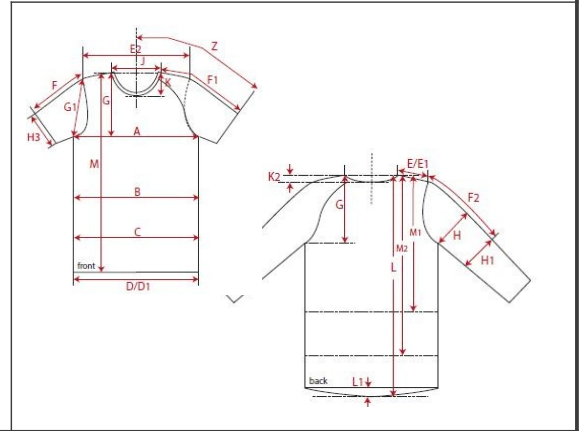

Fertigmaße in cm für Größe measurements in cm for size	CODE	TOLERANCE (+/-)	XS	IS	S	IS	M	IS	L	IS	XL	IS	XXL	IS	3XL	IS	4XL	IS	5XL	IS	6XL	IS	
front length from HSP	<b>M</b>	1			73.00		75.00		77.00		79.00		81.00										
1/2 chest width	<b>A</b>	1			53.00		56.00		59.00		62.00		65.00										
shoulder to shoulder	<b>E2</b>	1			61.00		64.00		67.00		70.00		73.00										
sleeve length from shoulder (set in)	<b>F</b>	1			57.00		58.00		59.00		60.00		61.00										